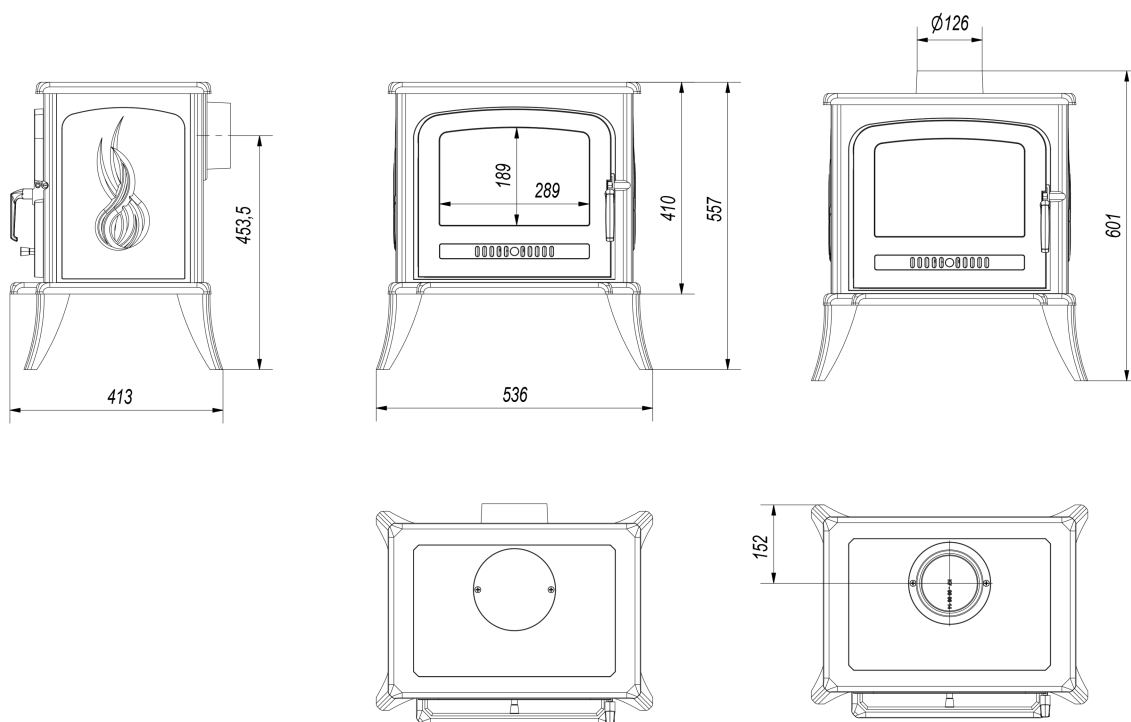

## Technical Specifications

Rated output (kW)	5,0
Range of heating power (kW)	3.0 - 8.0
Efficiency (%)	71,0
Exhaust outlet diameter (mm)	130
Designed for heat recovery unit	No
Fuel type	zalecane sezonowane drewno liściaste o wilgotności $\leq 20\%$
Weight (kg)	75,0
CO emission (at 13% O <sub>2</sub> ) $\leq$ given in %	0,30
Flue gas temperature (°C)	340,0
Max log length (cm)	30
Emission of dust (mg/Nm <sup>3</sup> )	187,0
Compliance with BImSchV 2 standard	No
The energy efficiency index EEI	93,66
Glazing type	proste
Opening of the doors	w lewo
Material	żeliwo
Width (cm)	53,60
Height (cm)	55,70

### **CONVENIENT TO USE**

The cold handle system allows to disassembly it when the stove is in use.

Ash drawer / ashtray, where the remains of burnt wood are gathered and grate for easy ash removal.

Reduced soot deposition through a system of pure glass (air curtain).

## Technical drawing

---